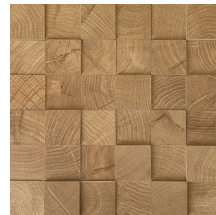

HEARTWOOD

COLLECTION

MALINE TILE
ELEVATE YOUR SHOWROOM

malinetile.com

HEARTWOOD

Colors

Oak

2"x12" | 4"x48" | 4"x4" | 8"x48"

Oak 3D Slat

24"x48"

Oak Mosaic | 2"x2"

Oak Mosaic | 3D Cube

Walnut

2"x12" | 4"x48" | 4"x4" | 8"x48"

Walnut 3D Slat

24"x48"

Walnut Mosaic | 2"x2"

Walnut Mosaic | 3D Cube

Wenge

2"x12" | 4"x48" | 4"x4" | 8"x48"

Wenge 3D Slat

24"x48"

Wenge Mosaic | 2"x2"

Wenge Mosaic | 3D Cube

Oak | 2"x12"

Walnut | 2"x12"

Walnut | 4"x4" & 2"x12"

Wenge | 4"x4"

Oak | 4"x48"

Wenge | 4"x48"

Oak | 8"x48"

Walnut | 8"x48"