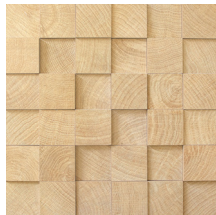

HEARTWOOD

COLLECTION

MALINE TILE
ELEVATE YOUR SHOWROOM

malinetile.com

HEARTWOOD

Colors

Oak

2"x12" | 4"x48" | 4"x4" | 8"x48"

Oak 3D Slat

24"x48"

Oak Mosaic | 2"x2"

Oak Mosaic | 3D Cube

Walnut

2"x12" | 4"x48" | 4"x4" | 8"x48"

Walnut 3D Slat

24"x48"

Walnut Mosaic | 2"x2"

Walnut Mosaic | 3D Cube

Wenge

2"x12" | 4"x48" | 4"x4" | 8"x48"

Wenge 3D Slat

24"x48"

Wenge Mosaic | 2"x2"

Wenge Mosaic | 3D Cube

Oak | 2"x12"

Walnut | 2"x12"

Walnut | 4"x4" & 2"x12"

Wenge | 4"x4"

Oak | 4"x48"

Wenge | 4"x48"

Oak | 8"x48"

Walnut | 8"x48"