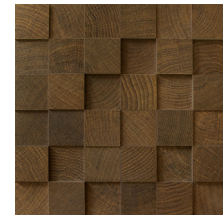

HEARTWOOD

COLLECTION

MALINE TILE
ELEVATE YOUR SHOWROOM

malinetile.com

HEARTWOOD

Colors

Oak

2"x12" | 4"x48" | 4"x4" | 8"x48"

Oak 3D Slat

24"x48"

Oak Mosaic | 2"x2"

Oak Mosaic | 3D Cube

Walnut

2"x12" | 4"x48" | 4"x4" | 8"x48"

Walnut 3D Slat

24"x48"

Walnut Mosaic | 2"x2"

Walnut Mosaic | 3D Cube

Wenge

2"x12" | 4"x48" | 4"x4" | 8"x48"

Wenge 3D Slat

24"x48"

Wenge Mosaic | 2"x2"

Wenge Mosaic | 3D Cube

Oak | 2"x12"

Walnut | 2"x12"

Walnut | 4"x4" & 2"x12"

Wenge | 4"x4"

Oak | 4"x48"

Wenge | 4"x48"

Oak | 8"x48"

Walnut | 8"x48"